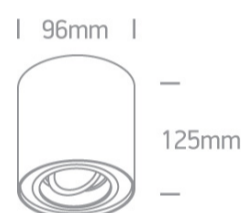

13 Wall & Ceiling>GU10 Adjustable Cylinders Aluminium

12105Y/W

10W MR16 GU10 Ceiling Light.

Complies with standard EN60598-1 and any other specific standards.

Downloads

Dimensions

Physical Specification

Item Group	13 Wall & Ceiling
Family	GU10 Adjustable Cylinders Aluminium
Order Code	12105Y/W
Colour	White
Material	Aluminium
Shape	Circular
Height	125mm
Diameter	96mm
Surface Ceiling	Yes
Indoor	Yes
Adjustable	2 Directions

Illumination Diagram

Packing Info

Box Length

10cm

Box Width

10cm

Box Height

13cm