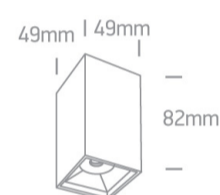

14 Wall & Ceiling LED>Mirror Square Boxes

12106B/B/W

6W COB LED surface Spot with dark chrome reflector.

Supplied with non-dimmable LED driver.

Complies with standard EN60598-1 and any other specific standards.

Downloads

Dimensions

Physical Specification

Item Group	14 Wall & Ceiling LED
Family	Mirror Square Boxes
Order Code	12106B/B/W
Colour	Black
Material	Aluminium
Shape	Rectangular
Length	49mm
Width	49mm
Height	82mm
Surface Ceiling	Yes
Indoor	Yes
Adjustable	No

Illumination Data

Colour Temperature	3000K
Lumen Output	480lm
Light Efficiency	80lm/W
CRI	90
Beam Angle	38°
Illumination Diagram	

Packing Info

Pcs/Carton	60
Barcode	5291889064084
HS Code	9405409900

Energy Label