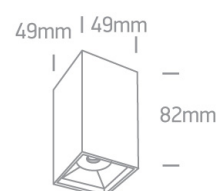

14 Wall & Ceiling LED>Mirror Square Boxes

12106B/W/W

6W COB LED surface Spot with dark chrome reflector.

Supplied with non-dimmable LED driver.

Complies with standard EN60598-1 and any other specific standards.

Downloads

Dimensions

Physical Specification

Item Group	14 Wall & Ceiling LED
Family	Mirror Square Boxes
Order Code	12106B/W/W
Colour	White
Material	Aluminium
Shape	Rectangular
Length	49mm
Width	49mm
Height	82mm
Surface Ceiling	Yes
Indoor	Yes
Adjustable	No