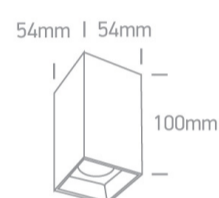

Downloads

Dimensions

Physical Specification

Item Group	14 Wall & Ceiling LED
Family	Surface Shop Square Boxes Aluminium
Order Code	12107B/W/W
Colour	White
Material	Aluminium
Shape	Rectangular
Length	54mm
Width	54mm
Height	100mm
Surface Ceiling	Yes
Indoor	Yes
Adjustable	No