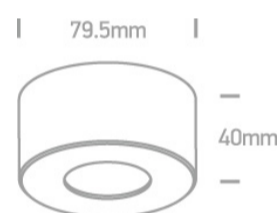

14 Wall & Ceiling LED>LED Fashion Cylinders

12107V/B/W

7W Aluminium LED Cylinder, IP20.

AC LED

Complies with standard EN60598-1 and any other specific standards.

Downloads

Dimensions

Physical Specification

Item Group	14 Wall & Ceiling LED
Family	LED Fashion Cylinders
Order Code	12107V/B/W
Colour	Black
Material	Aluminium
Shape	Circular
Height	40mm
Diameter	79,5mm
Surface Ceiling	Yes
Indoor	Yes

Electrical Characteristics

Gear	No
Fitting + Driver	
Input Voltage	220-240V
50 Hz	Yes
60 Hz	Yes
Safety Class	
Power(Watts)	7W
IP Rating	IP20
Light Source	LED built in
Dimmable	Yes
Dimmer type	Triac
F Mark	

Illumination Data

Colour Temperature	3000K
Lumen Output	500lm
Light Efficiency	71,42lm/W
CRI	80
Beam Angle	40°
Illumination Diagram	

Packing Info

Box Length	9,5cm
Box Width	9,5cm
Box Height	5cm
Box Weight	0,2Kg
Pcs/Carton	30
Barcode	5291889063131
HS Code	9405409900

Energy Label

Certification & Warranty

Warranty

3 Years

Weee Directive

Yes