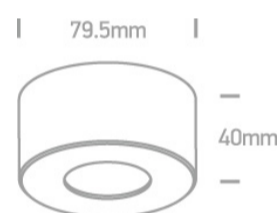

14 Wall & Ceiling LED>LED Fashion Cylinders

12107V/W/W

7W Aluminium LED Cylinder, IP20.

AC LED

Complies with standard EN60598-1 and any other specific standards.

Downloads

Dimensions

Physical Specification

Item Group	14 Wall & Ceiling LED
Family	LED Fashion Cylinders
Order Code	12107V/W/W
Colour	White
Material	Aluminium
Shape	Circular
Height	40mm
Diameter	79,5mm
Surface Ceiling	Yes
Indoor	Yes

Electrical Characteristics

#### Illumination Data

Colour Temperature	3000K
Lumen Output	500lm
Light Efficiency	71,42lm/W
CRI	80
Beam Angle	40°
Illumination Diagram	

#### Packing Info

Box Length	9,5cm
Box Width	9,5cm
Box Height	5cm
Box Weight	0,2Kg
Pcs/Carton	30
Barcode	5291889060376
HS Code	9405409900