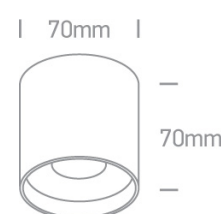

Downloads

Dimensions

Physical Specification

Item Group	14 Wall & Ceiling LED
Family	LED Fashion Cylinders
Order Code	12108C/B/W
Colour	Black
Material	Die Cast
Shape	Circular
Height	70mm
Diameter	70mm
Surface Ceiling	Yes
Indoor	Yes
Adjustable	No