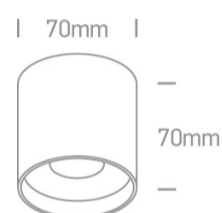

14 Wall & Ceiling LED>LED Fashion Cylinders

12108C/W/W

8W COB LED Cylinder, ideal for residential and commercial illumination.

Complete with non-dimmable LED driver.

Complies with standard EN60598-1 and any other specific standards.

Downloads

Dimensions

Physical Specification

Item Group	14 Wall & Ceiling LED
Family	LED Fashion Cylinders
Order Code	12108C/W/W
Colour	White
Material	Die Cast
Shape	Circular
Height	70mm
Diameter	70mm
Surface Ceiling	Yes
Indoor	Yes
Adjustable	No

3000K
520lm
65lm/W
90
38°

Packing Info

Box Length
Box Width
Box Height
Pcs/Carton
Barcode
HS Code

7,5cm
7,5cm
7,5cm
50
5291889059363
9405409900

Energy Label

Certification & Warranty

Warranty

2 Years