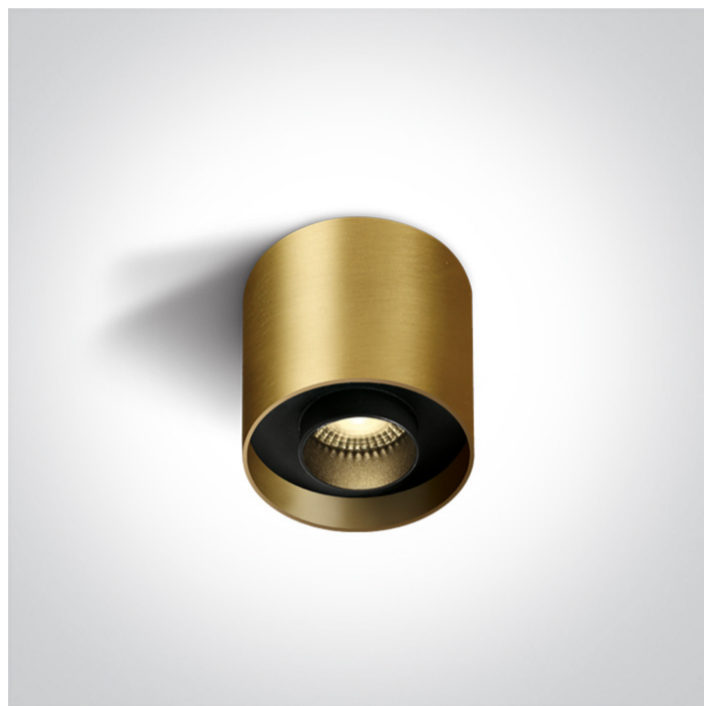

New 2021 Edition 3>Wall & Ceiling LED

12108D/BBS/W

8W COB LED Cylinder CRI 90 with exchangeable reflectors.

Reflector must be order separately.
Complete with non-dimmable LED driver.

Complies with standard EN60598-1 and any other specific standards.

Downloads

Dimensions

Must be ordered separately

050206/B

050206/BS

050206/W

Physical Specification

Item Group	New 2021 Edition 3
Family	Wall & Ceiling LED
Order Code	12108D/BBS/W
Colour	Brushed Brass
Material	Aluminium
Shape	Circular

Height	70mm
Diameter	70mm
Surface Ceiling	Yes
Indoor	Yes
Adjustable	No

Electrical Characteristics

Gear	Built In
Fitting + Driver	
Input Voltage	220-240V
50 Hz	Yes
60 Hz	Yes
Safety Class	
Power(Watts)	8W
IP Rating	IP20
Light Source	LED built in
Dimmable	No
F Mark	

Fitting	
Input Type	Constant Current
Input Current	700mA
Voltage	9,18V
Power(Watts)	6,42W
IP Rating	IP20
Light Source	LED built in
LED Type	COB
LED Brand	Cree

Gear

Gear Type	Led Driver
Input Voltage	220-240V
50 Hz	Yes
60 Hz	Yes
Power(Watts)	1,9-6,72W
Power Factor	0,9
Constant Current	Yes
700mA	2,7-9,6V
IP Rating	IP20
Safety Class	
Dimmable	No
Housing Material	Plastic
Brand	KEGU