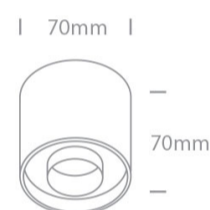

New 2021 Edition 3>Wall & Ceiling LED

12108D/BBS/W

8W COB LED Cylinder CRI 90 with exchangeable reflectors.

Reflector must be order separately.
Complete with non-dimmable LED driver.

Complies with standard EN60598-1 and any other specific standards.

Downloads

Dimensions

Must be ordered separately

050206/B

050206/BS

050206/W

Physical Specification

Item Group	New 2021 Edition 3
Family	Wall & Ceiling LED
Order Code	12108D/BBS/W
Colour	Brushed Brass
Material	Aluminium
Shape	Circular

Height	70mm
Diameter	70mm
Surface Ceiling	Yes
Indoor	Yes
Adjustable	No

Electrical Characteristics

Gear	Built In
Fitting + Driver	
Input Voltage	220-240V
50 Hz	Yes
60 Hz	Yes
Safety Class	
Power(Watts)	8W
IP Rating	IP20
Light Source	LED built in
Dimmable	No
F Mark	

Illumination Data

Colour Temperature	3000K
Lumen Output	560lm
Light Efficiency	70lm/W
CRI	90
Beam Angle	24°
Illumination Diagram	
Dark Light	Yes

Packing Info

Box Length	8cm
Box Width	8cm
Box Height	8,5cm
Pcs/Carton	50
Barcode	5291889070986
HS Code	9405409900