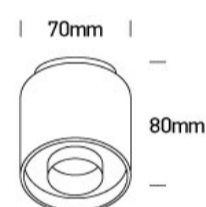

New 2021 Edition 3>Wall & Ceiling LED

12108DB/B/W

8W COB LED Cylinder with SMD backlit LED with exchangeable reflectors.

Reflector must be order separately.  
Complete with non-dimmable LED driver.

Complies with standard EN60598-1 and any other specific standards.

Downloads

Dimensions

Must be ordered separately

050206/B

050206/BS

050206/W

Physical Specification

Item Group	New 2021 Edition 3
Family	Wall & Ceiling LED
Order Code	12108DB/B/W
Colour	Black
Material	Aluminium
Shape	Circular

Height	80mm
Diameter	70mm
Surface Ceiling	Yes
Indoor	Yes
Adjustable	No

#### Packing Info

Box Length	7,5cm
Box Width	7,5cm
Box Height	9cm
Pcs/Carton	50
Barcode	5291889070764
HS Code	9405409900