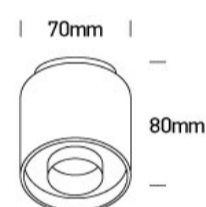

New 2021 Edition 3>Wall & Ceiling LED

12108DB/W/W

8W COB LED Cylinder with SMD backlit LED with exchangeable reflectors.

Reflector must be order separately.
Complete with non-dimmable LED driver.

Complies with standard EN60598-1 and any other specific standards.

Downloads

Dimensions

Must be ordered separately

050206/B

050206/BS

050206/W

Physical Specification

Item Group	New 2021 Edition 3
Family	Wall & Ceiling LED
Order Code	12108DB/W/W
Colour	White
Material	Aluminium
Shape	Circular

Height	80mm
Diameter	70mm
Surface Ceiling	Yes
Indoor	Yes
Adjustable	No

Electrical Characteristics

Gear	Built In
Fitting + Driver	
Input Voltage	220-240V
50 Hz	Yes
60 Hz	Yes
Safety Class	
Power(Watts)	8W
IP Rating	IP20
Light Source	LED built in
Dimmable	No
F Mark	

Illumination Data

Colour Temperature	3000K
Lumen Output	320lm + 100lm
Light Efficiency	52,5lm/W
CRI	90
Beam Angle	36°
Illumination Diagram	
Dark Light	Yes

Packing Info

Box Length	7,5cm
Box Width	7,5cm
Box Height	9cm
Pcs/Carton	50
Barcode	5291889070771
HS Code	9405409900