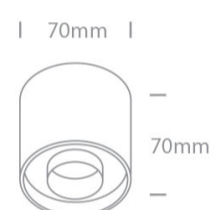

New 2021 Edition 3>Wall & Ceiling LED

12108D/MG/W

8W COB LED Cylinder CRI 90 with exchangeable reflectors.

Reflector must be order separately.
Complete with non-dimmable LED driver.

Complies with standard EN60598-1 and any other specific standards.

Downloads

Dimensions

Must be ordered separately

050206/B

050206/BS

050206/W

Physical Specification

Item Group	New 2021 Edition 3
Family	Wall & Ceiling LED
Order Code	12108D/MG/W
Colour	Metal Grey
Material	Aluminium
Shape	Circular

Height	70mm
Diameter	70mm
Surface Ceiling	Yes
Indoor	Yes
Adjustable	No

Electrical Characteristics

Gear	Built In
Fitting + Driver	
Input Voltage	220-240V
50 Hz	Yes
60 Hz	Yes
Safety Class	
Power(Watts)	8W
IP Rating	IP20
Light Source	LED built in
Dimmable	No
F Mark	

Illumination Data

Colour Temperature	3000K
Lumen Output	560lm
Light Efficiency	70lm/W
CRI	90
Beam Angle	24°
Illumination Diagram	
Dark Light	Yes

Packing Info

Box Length	8cm
Box Width	8cm
Box Height	8,5cm
Pcs/Carton	50
Barcode	5291889070993
HS Code	9405409900