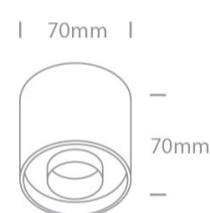

New 2021 Edition 2>Wall & Ceiling LED

12108D/W/W

8W COB LED Cylinder CRI 90 with exchangeable reflectors .

Reflector must be order separately.
Complete with non-dimmable LED driver.

Complies with standard EN60598-1 and any other specific standards.

Downloads

Dimensions

Must be ordered separately

050206/B

050206/BS

050206/W

Physical Specification

Item Group	New 2021 Edition 2
Family	Wall & Ceiling LED
Order Code	12108D/W/W
Colour	White
Material	Aluminium
Shape	Circular

Height	70mm
Diameter	70mm
Surface Ceiling	Yes
Indoor	Yes
Adjustable	No

Electrical Characteristics

Gear	Built In
Fitting + Driver	
Input Voltage	220-240V
50 Hz	Yes
60 Hz	Yes
Safety Class	
Power(Watts)	8W
IP Rating	IP20
Light Source	LED built in
Dimmable	No
F Mark	

Illumination Data

Colour Temperature	3000K
Lumen Output	560lm
Light Efficiency	70lm/W
CRI	90
Beam Angle	24°
Illumination Diagram	
Dark Light	Yes

Packing Info

Box Length	8cm
Box Width	8cm
Box Height	8,5cm
Pcs/Carton	50
Barcode	5291889069003
HS Code	9405409900