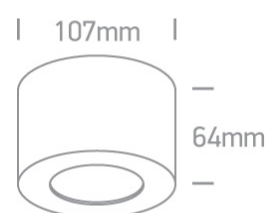

New 2021 Edition 2>Wall & Ceiling LED

12108FD/B/BS

8W LED Hidden Light Cylinders Range.

Complete with non-dimmable LED driver.

Complies with standard EN60598-1 and any other specific standards.

Downloads

Dimensions

Physical Specification

Item Group	New 2021 Edition 2
Family	Wall & Ceiling LED
Order Code	12108FD/B/BS
Colour	Black-Brass
Material	Die Cast
Shape	Circular
Height	64mm
Diameter	107mm
Surface Ceiling	Yes
Indoor	Yes
Adjustable	No

#### Packing Info

Box Length
Box Width
Box Height
Box Weight
Pcs/Carton
Barcode
HS Code

18cm
18cm
8,5cm
0,41Kg
36
5291889068457
9405409900