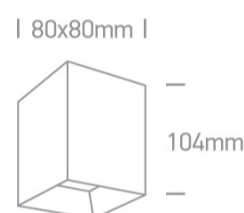

Downloads

Dimensions

Physical Specification

Item Group	14 Wall & Ceiling LED
Family	Dark Light Pro Square Cylinders
Order Code	12110HA/W/W
Colour	White
Material	Aluminium
Shape	Rectangular
Length	80mm
Width	80mm
Height	104mm
Surface Ceiling	Yes
Indoor	Yes
Adjustable	No