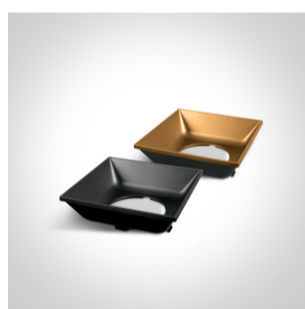

14 Wall & Ceiling LED>The Retro Dark Light Square Cylinders

12112ZA/B/W

12W COB LED rectangular ceiling downlight, ideal for residential and commercial illumination.

Supplied with Black & Brass reflectors.

Complete with non-dimmable LED driver.

Complies with standard EN60598-1 and any other specific standards.

Downloads

Dimensions

Gallery

Physical Specification

Item Group	14 Wall & Ceiling LED
Family	The Retro Dark Light Square Cylinders
Order Code	12112ZA/B/W
Colour	Black
Material	Die Cast + Plastic
Shape	Rectangular
Length	73mm