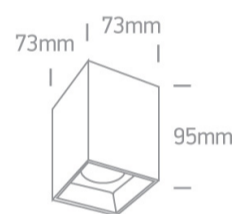

Complete with non-dimmable LED driver.

Complies with standard EN60598-1 and any other specific standards.

Downloads

Dimensions

Gallery

Physical Specification

Item Group	14 Wall & Ceiling LED
Family	The Retro Dark Light Square Cylinders
Order Code	12112ZA/B/W
Colour	Black
Material	Die Cast + Plastic
Shape	Rectangular
Length	73mm

Width	73mm
Height	95mm
Surface Ceiling	Yes
Indoor	Yes
Adjustable	No

Electrical Characteristics

Gear	Built In
Fitting + Driver	
Input Voltage	220-240V
50 Hz	Yes
60 Hz	Yes
Safety Class	
Power(Watts)	12W
IP Rating	IP20
Light Source	LED built in
Dimmable	No
F Mark	

Illumination Data

Colour Temperature	3000K
Lumen Output	960lm
Light Efficiency	80lm/W
CRI	80
Beam Angle	45°
Illumination Diagram	
Dark Light	Yes

Packing Info

Box Length	8cm
Box Width	8cm
Box Height	15,5cm
Pcs/Carton	30
Barcode	5291889059134
HS Code	9405409900