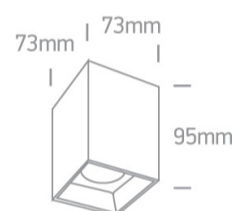

Complete with non-dimmable LED driver.

Complies with standard EN60598-1 and any other specific standards.

Downloads

Dimensions

Gallery

Physical Specification

Item Group	14 Wall & Ceiling LED
Family	The Retro Dark Light Square Cylinders
Order Code	12112ZA/W/W
Colour	White
Material	Die Cast + Plastic
Shape	Rectangular
Length	73mm

Width	73mm
Height	95mm
Surface Ceiling	Yes
Indoor	Yes
Adjustable	No