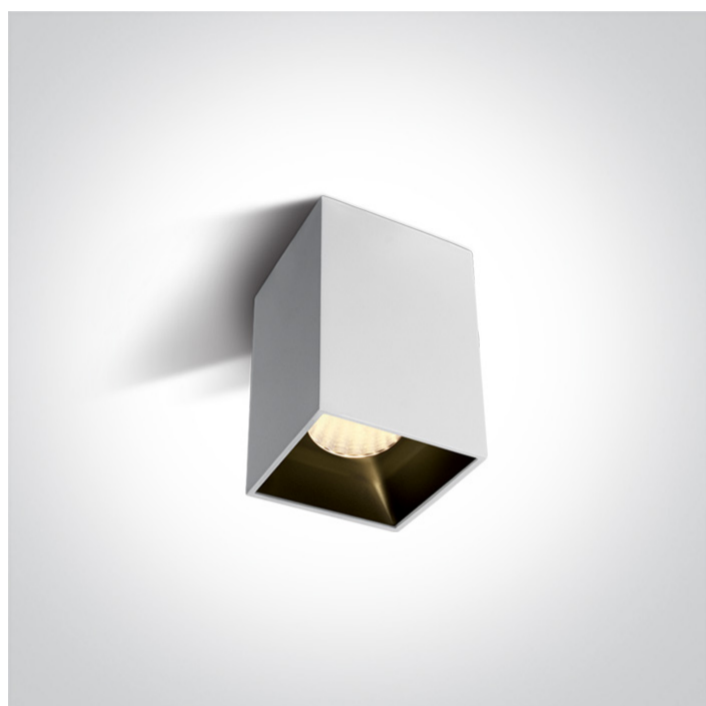

14 Wall & Ceiling LED>The Retro Dark Light Square Cylinders

12112ZA/W/W

12W COB LED rectangular ceiling downlight, ideal for residential and commercial illumination.

Supplied with Black & Brass reflectors.

Complete with non-dimmable LED driver.

Complies with standard EN60598-1 and any other specific standards.

Downloads

Dimensions

Gallery

Physical Specification

Item Group	14 Wall & Ceiling LED
Family	The Retro Dark Light Square Cylinders
Order Code	12112ZA/W/W
Colour	White
Material	Die Cast + Plastic
Shape	Rectangular
Length	73mm

Width	73mm
Height	95mm
Surface Ceiling	Yes
Indoor	Yes
Adjustable	No