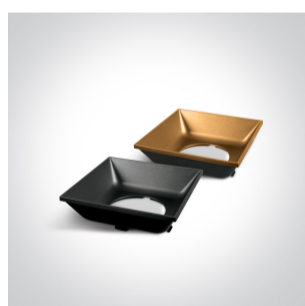

14 Wall & Ceiling LED>The Retro Dark Light Square Cylinders

12112ZA/W/W

12W COB LED rectangular ceiling downlight, ideal for residential and commercial illumination.

Supplied with Black & Brass reflectors.

Complete with non-dimmable LED driver.

Complies with standard EN60598-1 and any other specific standards.

Downloads

Dimensions

Gallery

Physical Specification

Item Group	14 Wall & Ceiling LED
Family	The Retro Dark Light Square Cylinders
Order Code	12112ZA/W/W
Colour	White
Material	Die Cast + Plastic
Shape	Rectangular
Length	73mm