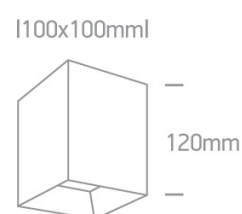

Downloads

Dimensions

Physical Specification

Item Group	14 Wall & Ceiling LED
Family	Dark Light Pro Square Cylinders
Order Code	12115HA/W/W
Colour	White
Material	Aluminium
Shape	Rectangular
Length	100mm
Width	100mm
Height	120mm
Surface Ceiling	Yes
Indoor	Yes
Adjustable	No