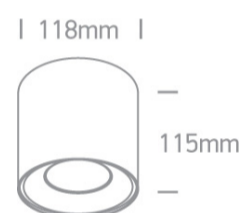

Downloads

Dimensions

Physical Specification

Item Group	14 Wall & Ceiling LED
Family	The COB LED Indoor Cylinders Aluminium
Order Code	12115LA/W/W
Colour	White
Material	Aluminium
Shape	Circular
Height	115mm
Diameter	118mm
Surface Wall	Yes
Indoor	Yes
Adjustable	No