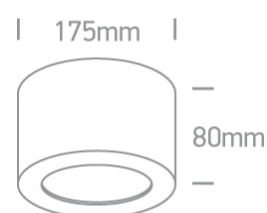

New 2021 Edition 2>Wall & Ceiling LED

12116FD/B/BS

16W LED Hidden Light Cylinders Range.

Complete with non-dimmable LED driver.

Complies with standard EN60598-1 and any other specific standards.

Downloads

Dimensions

Physical Specification

Item Group	New 2021 Edition 2
Family	Wall & Ceiling LED
Order Code	12116FD/B/BS
Colour	Black-Brass
Material	Die Cast
Shape	Circular
Height	80mm
Diameter	175mm
Surface Ceiling	Yes
Indoor	Yes
Adjustable	No