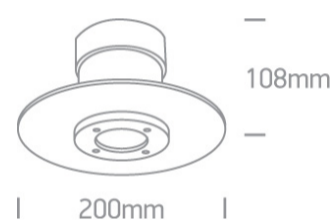

25W G9 Ceiling Light Natural Aluminium.

Complies with standard EN60598-1 and any other specific standards.

Downloads

Dimensions

Physical Specification

Item Group	13 Wall & Ceiling
Family	The GU10 & G9 Ceiling Lights
Order Code	12120/AL
Colour	Aluminium
Material	Natural Aluminium
Shape	Circular
Height	108mm
Diameter	208mm
Surface Ceiling	Yes
Indoor	Yes
Adjustable	No