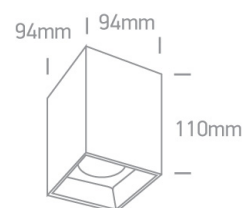

Complies with standard EN60598-1 and any other specific standards.

Downloads

Dimensions

Gallery

Physical Specification

Item Group	14 Wall & Ceiling LED
Family	The Retro Dark Light Square Cylinders
Order Code	12120ZA/B/W
Colour	Black
Material	Die Cast + Plastic
Shape	Rectangular
Length	94mm

Width	94mm
Height	110mm
Surface Ceiling	Yes
Indoor	Yes
Adjustable	No

Electrical Characteristics

Gear	Built In
Fitting + Driver	
Input Voltage	220-240V
50 Hz	Yes
60 Hz	Yes
Safety Class	
Power(Watts)	20W
IP Rating	IP20
Light Source	LED built in
Dimmable	No
F Mark	

Illumination Data

Colour Temperature	3000K
Lumen Output	1600lm
Light Efficiency	80lm/W
CRI	80
Beam Angle	45°
Illumination Diagram	
Dark Light	Yes

Packing Info

Box Length	10,5cm
Box Width	10,5cm
Box Height	17,5cm
Pcs/Carton	24
Barcode	5291889059103
HS Code	9405409900