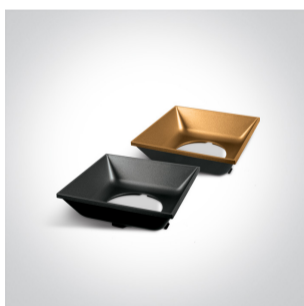

14 Wall & Ceiling LED>The Retro Dark Light Square Cylinders

12120ZA/W/W

20W COB LED rectangular downlight, ideal for residential and commercial illumination.

Supplied with Black & Brass reflectors.

Complete with non-dimmable LED driver.

Complies with standard EN60598-1 and any other specific standards.

Downloads

Dimensions

Gallery

Physical Specification

Item Group	14 Wall & Ceiling LED
Family	The Retro Dark Light Square Cylinders
Order Code	12120ZA/W/W
Colour	White
Material	Die Cast + Plastic
Shape	Rectangular
Length	94mm