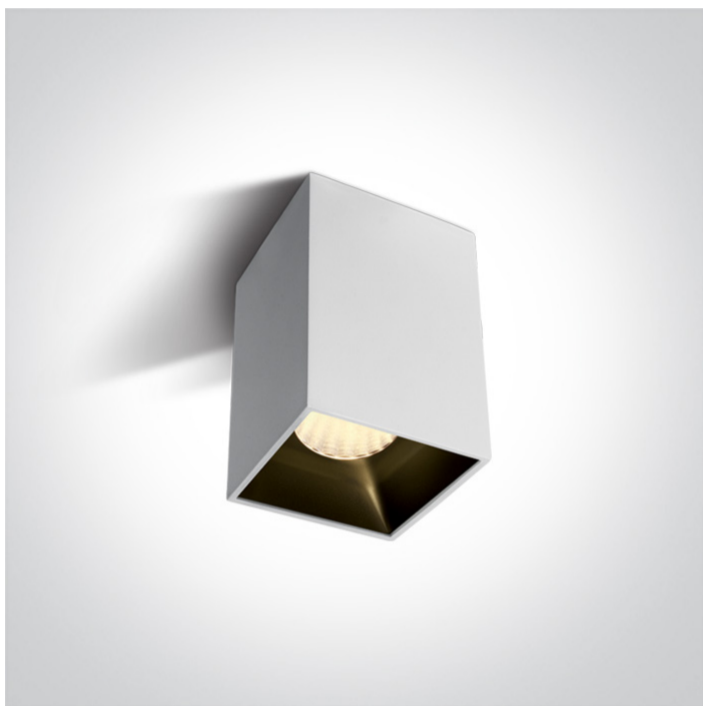

14 Wall & Ceiling LED>The Retro Dark Light Square Cylinders

12120ZA/W/W

20W COB LED rectangular downlight, ideal for residential and commercial illumination.

Supplied with Black & Brass reflectors.

Complete with non-dimmable LED driver.

Complies with standard EN60598-1 and any other specific standards.

Downloads

Dimensions

Gallery

Physical Specification

Item Group	14 Wall & Ceiling LED
Family	The Retro Dark Light Square Cylinders
Order Code	12120ZA/W/W
Colour	White
Material	Die Cast + Plastic
Shape	Rectangular
Length	94mm

Width	94mm
Height	110mm
Surface Ceiling	Yes
Indoor	Yes
Adjustable	No