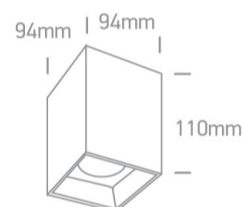

Complies with standard EN60598-1 and any other specific standards.

Downloads

Dimensions

Gallery

Physical Specification

Item Group	14 Wall & Ceiling LED
Family	The Retro Dark Light Square Cylinders
Order Code	12120ZA/W/W
Colour	White
Material	Die Cast + Plastic
Shape	Rectangular
Length	94mm

Width	94mm
Height	110mm
Surface Ceiling	Yes
Indoor	Yes
Adjustable	No

#### Illumination Data

Colour Temperature	3000K
Lumen Output	1600lm
Light Efficiency	80lm/W
CRI	80
Beam Angle	45°
Illumination Diagram	
Dark Light	Yes

#### Packing Info

Box Length	10,5cm
Box Width	10,5cm
Box Height	17,5cm
Pcs/Carton	24
Barcode	5291889059110
HS Code	9405409900