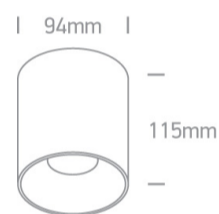

Complies with standard EN60598-1 and any other specific standards.

Downloads

Dimensions

Gallery

Physical Specification

Item Group	14 Wall & Ceiling LED
Family	The Retro Dark Light Cylinders
Order Code	12120Z/W/W
Colour	White
Material	Die Cast + Plastic
Shape	Circular
Height	115mm

Diameter	94mm
Surface Ceiling	Yes
Indoor	Yes
Adjustable	No

Electrical Characteristics

Gear	Built In
------	----------

Fitting + Driver

Input Voltage	220-240V
---------------	----------

50 Hz	Yes
-------	-----

Illumination Data

Colour Temperature	3000K
Lumen Output	1600lm
Light Efficiency	80lm/W
CRI	80
Beam Angle	45°
Illumination Diagram	
Dark Light	Yes

Packing Info

Box Length	10,5cm
Box Width	10,5cm
Box Height	17,5cm
Pcs/Carton	24
Barcode	5291889059073
HS Code	9405409900