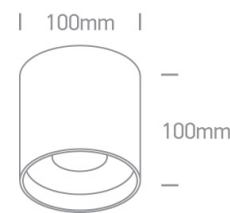

14 Wall & Ceiling LED>LED Fashion Cylinders

12122C/B/W

22W COB LED Cylinder, ideal for residential and commercial illumination.

Complete with non-dimmable LED driver.

Complies with standard EN60598-1 and any other specific standards.

Downloads

Dimensions

Physical Specification

Item Group	14 Wall & Ceiling LED
Family	LED Fashion Cylinders
Order Code	12122C/B/W
Colour	Black
Material	Die Cast
Shape	Circular
Height	100mm
Diameter	100mm
Surface Ceiling	Yes
Indoor	Yes
Adjustable	No