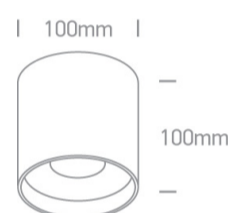

14 Wall & Ceiling LED>LED Fashion Cylinders

12122C/W/W

22W COB LED Cylinder, ideal for residential and commercial illumination.

Complete with non-dimmable LED driver.

Complies with standard EN60598-1 and any other specific standards.

Downloads

Dimensions

Physical Specification

Item Group	14 Wall & Ceiling LED
Family	LED Fashion Cylinders
Order Code	12122C/W/W
Colour	White
Material	Die Cast
Shape	Circular
Height	100mm
Diameter	100mm
Surface Ceiling	Yes
Indoor	Yes
Adjustable	No