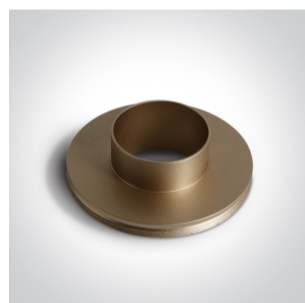

New 2021 Edition 2>Wall & Ceiling LED

12122D/B/W

22W COB LED Cylinder CRI 90 with exchangeable reflectors .

Reflector must be order separately.  
Complete with non-dimmable LED driver.

Complies with standard EN60598-1 and any other specific standards.

Downloads

Dimensions

Must be ordered separately

050208/B

050208/BS

050208/W

Physical Specification

Item Group	New 2021 Edition 2
Family	Wall & Ceiling LED
Order Code	12122D/B/W
Colour	Black
Material	Aluminium
Shape	Circular

Height	100mm
Diameter	100mm
Surface Ceiling	Yes
Indoor	Yes
Adjustable	No