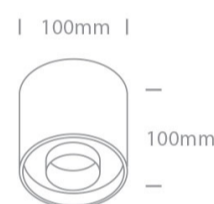

Downloads

Dimensions

Must be ordered separately

050208/B

050208/BS

050208/W

Physical Specification

Item Group	New 2021 Edition 2
Family	Wall & Ceiling LED
Order Code	12122D/B/W
Colour	Black
Material	Aluminium
Shape	Circular

Height	100mm
Diameter	100mm
Surface Ceiling	Yes
Indoor	Yes
Adjustable	No

#### Illumination Data

Colour Temperature	3000K
Lumen Output	1540lm
Light Efficiency	70lm/W
CRI	90
Beam Angle	24°
Illumination Diagram	
Dark Light	Yes

#### Packing Info

Box Length	10,5cm
Box Width	10,5cm
Box Height	11cm
Pcs/Carton	20
Barcode	5291889069591
HS Code	9405409900

Warranty

---

3 Years

---

Weee Directive

---