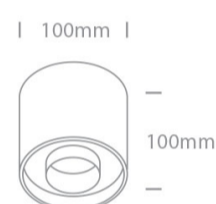

New 2021 Edition 3>Wall & Ceiling LED

12122D/MG/W

22W COB LED Cylinder CRI 90 with exchangeable reflectors.

Reflector must be order separately.
Complete with non-dimmable LED driver.

Complies with standard EN60598-1 and any other specific standards.

Downloads

Dimensions

Must be ordered separately

050208/B

050208/BS

050208/W

Physical Specification

Item Group	New 2021 Edition 3
Family	Wall & Ceiling LED
Order Code	12122D/MG/W
Colour	Metal Grey
Material	Aluminium
Shape	Circular

Height	100mm
Diameter	100mm
Surface Ceiling	Yes
Indoor	Yes
Adjustable	No

Electrical Characteristics

Gear	Built In
Fitting + Driver	
Input Voltage	220-240V
50 Hz	Yes
60 Hz	Yes
Safety Class	
Power(Watts)	22W
IP Rating	IP20
Light Source	LED built in
Dimmable	No
F Mark	

Illumination Data

Colour Temperature	3000K
Lumen Output	1540lm
Light Efficiency	70lm/W
CRI	90
Beam Angle	24°
Illumination Diagram	
Dark Light	Yes

Packing Info

Box Length	10,5cm
Box Width	10,5cm
Box Height	11cm
Pcs/Carton	20
Barcode	5291889071013
HS Code	9405409900