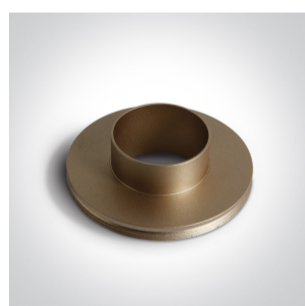

New 2021 Edition 3>Wall & Ceiling LED

12122D/MG/W

22W COB LED Cylinder CRI 90 with exchangeable reflectors.

Reflector must be order separately.
Complete with non-dimmable LED driver.

Complies with standard EN60598-1 and any other specific standards.

Downloads

Dimensions

Must be ordered separately

050208/B

050208/BS

050208/W

Physical Specification

Item Group	New 2021 Edition 3
Family	Wall & Ceiling LED
Order Code	12122D/MG/W
Colour	Metal Grey
Material	Aluminium
Shape	Circular