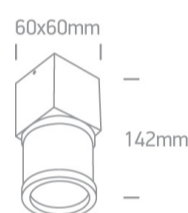

35w MR16 GU10 Ceiling Light Natural Aluminium.

Complies with standard EN60598-1 and any other specific standards.

Downloads

Dimensions

Physical Specification

Item Group	13 Wall & Ceiling
Family	The GU10 & G9 Ceiling Lights
Order Code	12124/AL
Colour	Aluminium
Material	Natural Aluminium
Shape	Circular
Surface Ceiling	Yes
Indoor	Yes
Adjustable	No