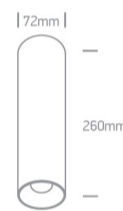

14 Wall & Ceiling LED>LED Decorative Cylinders

12124D/B/W

24W COB LED Cylinder, ideal for residential and commercial illumination.

Complete with non-dimmable LED driver.

Complies with standard EN60598-1 and any other specific standards.

Downloads

Dimensions

Physical Specification

Item Group	14 Wall & Ceiling LED
Family	LED Decorative Cylinders
Order Code	12124D/B/W
Colour	Black
Material	Aluminium + Plastic
Shape	Circular
Height	72mm
Diameter	260mm
Surface Ceiling	Yes
Indoor	Yes
Adjustable	No