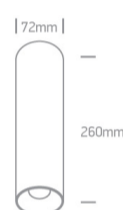

14 Wall & Ceiling LED>LED Decorative Cylinders

12124D/W/W

24W COB LED Cylinder, ideal for residential and commercial illumination.

Complete with non-dimmable LED driver.

Complies with standard EN60598-1 and any other specific standards.

Downloads

Dimensions

Physical Specification

Item Group	14 Wall & Ceiling LED
Family	LED Decorative Cylinders
Order Code	12124D/W/W
Colour	White
Material	Aluminium + Plastic
Shape	Circular
Height	72mm
Diameter	260mm
Surface Ceiling	Yes
Indoor	Yes
Adjustable	No