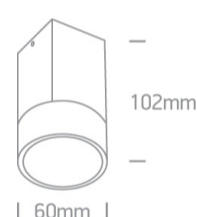

50w MR16 GU10 Ceiling Light Natural Aluminium.

Complies with standard EN60598-1 and any other specific standards.

Downloads

Dimensions

Physical Specification

Item Group	13 Wall & Ceiling
Family	The GU10 & G9 Ceiling Lights
Order Code	12126/AL
Colour	Aluminium
Material	Natural Aluminium
Shape	Circular
Height	102mm
Diameter	60mm
Surface Ceiling	Yes
Indoor	Yes
Adjustable	No