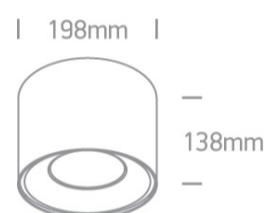

Downloads

Dimensions

Physical Specification

Item Group	14 Wall & Ceiling LED
Family	The COB LED Indoor Cylinders Aluminium
Order Code	12130LA/W/W
Colour	White
Material	Aluminium
Shape	Circular
Height	138mm
Diameter	198mm
Surface Wall	Yes
Indoor	Yes
Adjustable	No

0,9

Constant Current	Yes
700mA	27-42V
IP Rating	IP20
Safety Class	
Dimmable	No
Housing Material	Plastic

Illumination Data

Colour Temperature	3000K
Lumen Output	2500lm
Light Efficiency	83,33lm/W
CRI	80
Beam Angle	50°
Illumination Diagram	