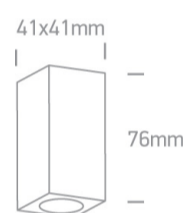

50w MR16 GU10 Ceiling Light.

Complies with standard EN60598-1 and any other specific standards.

Downloads

Dimensions

Physical Specification

Item Group	13 Wall & Ceiling
Family	The GU10 & G9 Ceiling Lights
Order Code	12132/AL
Colour	Aluminium
Material	Natural Aluminium
Shape	Rectangular
Length	41mm
Width	41mm
Height	76mm
Surface Ceiling	Yes
Indoor	Yes
Adjustable	No