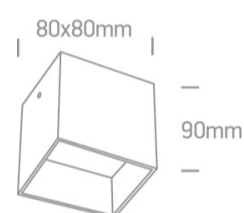

50W MR16 GU10 Ceiling Light Natural Aluminium.

Complies with standard EN60598-1 and any other specific standards.

Downloads

Dimensions

Physical Specification

Item Group	13 Wall & Ceiling
Family	The GU10 & G9 Ceiling Lights
Order Code	12134/AL
Colour	Aluminium
Material	Natural Aluminium
Shape	Circular
Surface Ceiling	Yes
Indoor	Yes
Adjustable	No

#### Packing Info

Box Length

9cm

Box Width

9cm

Box Height

10cm

Pcs/Carton