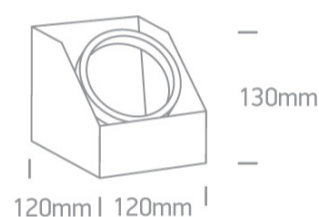

75w R111 GU10 Die Cast Adjustable Ceiling Light, IP20.

Complies with standard EN60598-1 and any other specific standards.

Downloads

Dimensions

Physical Specification

Item Group	13 Wall & Ceiling
Family	Adjustable Ceiling Lights
Order Code	12138G/B
Colour	Black
Material	Die Cast
Shape	Circular
Height	130mm
Diameter	120mm
Surface Ceiling	Yes
Indoor	Yes
Adjustable	1 Direction