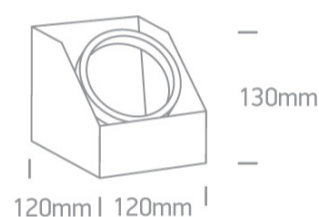

75w R111 GU10 Die Cast Adjustable Ceiling Light, IP20.

Complies with standard EN60598-1 and any other specific standards.

Downloads

Dimensions

Physical Specification

Item Group	13 Wall & Ceiling
Family	Adjustable Ceiling Lights
Order Code	12138G/G
Colour	Grey
Material	Die Cast
Shape	Circular
Height	130mm
Diameter	120mm
Surface Ceiling	Yes
Indoor	Yes
Adjustable	1 Direction