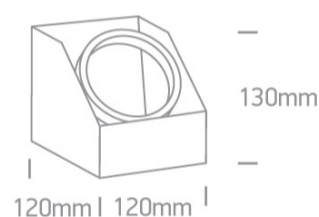

75w R111 GU10 Die Cast Adjustable Ceiling Light, IP20.

Complies with standard EN60598-1 and any other specific standards.

Downloads

Dimensions

Physical Specification

Item Group	13 Wall & Ceiling
Family	Adjustable Ceiling Lights
Order Code	12138G/W
Colour	White
Material	Die Cast
Shape	Circular
Height	130mm
Diameter	120mm
Surface Ceiling	Yes
Indoor	Yes
Adjustable	1 Direction