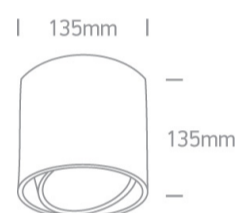

75w R111 GU10 Adjustable Ceiling Light, IP20.

Complies with standard EN60598-1 and any other specific standards.

Downloads

Dimensions

Gallery

Physical Specification

| | |
|------------|---------------------------|
| Item Group | 13 Wall & Ceiling |
| Family | Adjustable Ceiling Lights |
| Order Code | 12142/W |
| Colour | White |
| Material | Aluminium |
| Shape | Circular |
| Height | 135mm |

| | |
|-----------------|--------------|
| Diameter | 135mm |
| Surface Ceiling | Yes |
| Indoor | Yes |
| Adjustable | 2 Directions |

Electrical Characteristics

| | |
|------|----|
| Gear | No |
|------|----|