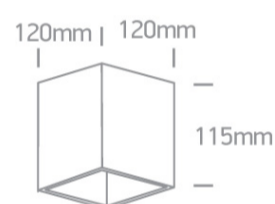

15W GU10, R111 Ceiling Light.

Complies with standard EN60598-1 and any other specific standards.

Downloads

Dimensions

Physical Specification

Item Group	13 Wall & Ceiling
Family	R111 GU10 Ceiling Lights
Order Code	12144A/B
Colour	Black
Material	Aluminium
Shape	Rectangular
Length	120mm
Width	120mm
Height	115mm
Surface Ceiling	Yes
Indoor	Yes
Adjustable	No

## Packing Info

Box Length

12,5cm

Box Width

12,5cm

Box Height

12,5cm

Pcs/Carton