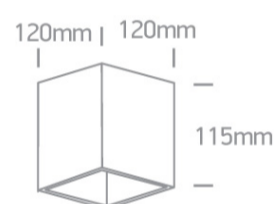

13 Wall & Ceiling>R111 GU10 Ceiling Lights

12144A/W

15W GU10, R111 Ceiling Light.

Complies with standard EN60598-1 and any other specific standards.

Downloads

Dimensions

Physical Specification

Item Group	13 Wall & Ceiling
Family	R111 GU10 Ceiling Lights
Order Code	12144A/W
Colour	White
Material	Aluminium
Shape	Rectangular
Length	120mm
Width	120mm
Height	115mm
Surface Ceiling	Yes
Indoor	Yes
Adjustable	No

## Packing Info

Box Length

12,5cm

Box Width

12,5cm

Box Height

12,5cm

Pcs/Carton