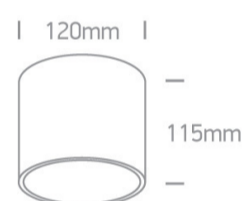

15W GU10, R111 Ceiling Light.

Complies with standard EN60598-1 and any other specific standards.

Downloads

Dimensions

Physical Specification

Item Group	13 Wall & Ceiling
Family	R111 GU10 Ceiling Lights
Order Code	12144/B
Colour	Black
Material	Aluminium
Shape	Circular
Height	115mm
Diameter	120mm
Surface Ceiling	Yes
Indoor	Yes
Adjustable	No

Illumination Diagram

Packing Info

Box Length

12,5cm

Box Width

12,5cm

Box Height

12,5cm