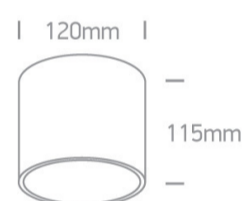

13 Wall & Ceiling>R111 GU10 Ceiling Lights

12144/W

15W GU10, R111 Ceiling Light.

Complies with standard EN60598-1 and any other specific standards.

Downloads

Dimensions

Physical Specification

Item Group	13 Wall & Ceiling
Family	R111 GU10 Ceiling Lights
Order Code	12144/W
Colour	White
Material	Aluminium
Shape	Circular
Height	115mm
Diameter	120mm
Surface Ceiling	Yes
Indoor	Yes
Adjustable	No

Illumination Diagram

Packing Info

Box Length

12,5cm

Box Width

12,5cm

Box Height

12,5cm