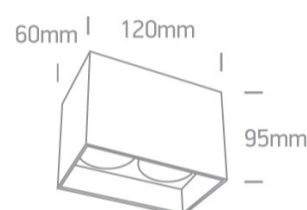

13 Wall & Ceiling>The GU10 Dark Light Aluminium

12205NA/B

2x10W MR16 GU10 Black downlight with Brass reflector.

Complies with standard EN60598-1 and any other specific standards.

Downloads

Dimensions

Physical Specification

Item Group	13 Wall & Ceiling
Family	The GU10 Dark Light Aluminium
Order Code	12205NA/B
Colour	Black
Material	Aluminium
Shape	Rectangular
Length	120mm
Width	60mm
Height	95mm
Surface Ceiling	Yes
Indoor	Yes
Adjustable	No

Illumination Data

Illumination Diagram

Dark Light

Yes

Packing Info

Box Length

9cm

Box Width