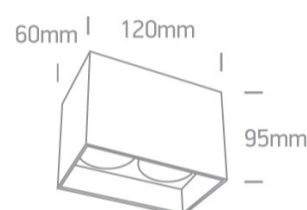

13 Wall & Ceiling>The GU10 Dark Light Aluminium

12205NA/W

2x10W MR16 GU10 White downlight with Black reflector.

Complies with standard EN60598-1 and any other specific standards.

Downloads

Dimensions

Physical Specification

Item Group	13 Wall & Ceiling
Family	The GU10 Dark Light Aluminium
Order Code	12205NA/W
Colour	White
Material	Aluminium
Shape	Rectangular
Length	120mm
Width	60mm
Height	95mm
Surface Ceiling	Yes
Indoor	Yes
Adjustable	No

Illumination Data

Illumination Diagram

Dark Light

Yes

Packing Info

Box Length

9cm

Box Width