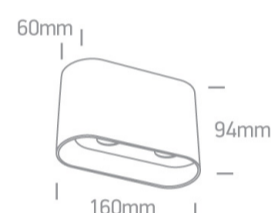

13 Wall & Ceiling>GU10 Decorative Cylinders Aluminium

12205T/B

2x10W MR16 GU10 Ceiling Light.

Complies with standard EN60598-1 and any other specific standards.

Downloads

Dimensions

Physical Specification

Item Group	13 Wall & Ceiling
Family	GU10 Decorative Cylinders Aluminium
Order Code	12205T/B
Colour	Black
Material	Aluminium
Shape	Rectangular
Length	160mm
Width	60mm
Height	94mm
Surface Ceiling	Yes
Indoor	Yes
Adjustable	No

Illumination Data

Illumination Diagram

Packing Info

Box Length

16,5cm

Box Width

6,5cm

Box Height