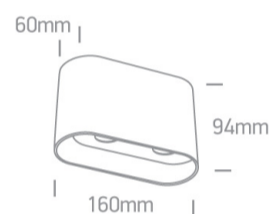

13 Wall & Ceiling>GU10 Decorative Cylinders Aluminium

12205T/W

2x10W MR16 GU10 Ceiling Light.

Complies with standard EN60598-1 and any other specific standards.

Downloads

Dimensions

Physical Specification

Item Group	13 Wall & Ceiling
Family	GU10 Decorative Cylinders Aluminium
Order Code	12205T/W
Colour	White
Material	Aluminium
Shape	Rectangular
Length	160mm
Width	60mm
Height	94mm
Surface Ceiling	Yes
Indoor	Yes
Adjustable	No

Illumination Data

Illumination Diagram

Packing Info

Box Length

16,5cm

Box Width

6,5cm

Box Height