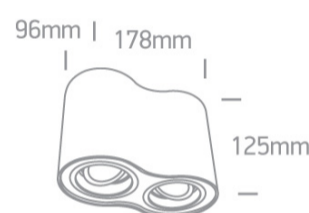

13 Wall & Ceiling>GU10 Adjustable Cylinders Aluminium

12205Y/B

2x10W MR16 GU10 Ceiling Light.

Complies with standard EN60598-1 and any other specific standards.

Downloads

Dimensions

Physical Specification

Item Group	13 Wall & Ceiling
Family	GU10 Adjustable Cylinders Aluminium
Order Code	12205Y/B
Colour	Black
Material	Aluminium
Shape	Circular
Height	125mm
Diameter	96mm
Surface Ceiling	Yes
Indoor	Yes
Adjustable	2 Directions

Illumination Diagram

Packing Info

Box Length

19cm

Box Width

10,5cm

Box Height

13cm