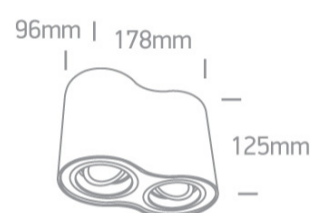

13 Wall & Ceiling>GU10 Adjustable Cylinders Aluminium

12205Y/W

2x10W MR16 GU10 Ceiling Light.

Complies with standard EN60598-1 and any other specific standards.

Downloads

Dimensions

Physical Specification

Item Group	13 Wall & Ceiling
Family	GU10 Adjustable Cylinders Aluminium
Order Code	12205Y/W
Colour	White
Material	Aluminium
Shape	Circular
Height	125mm
Diameter	96mm
Surface Ceiling	Yes
Indoor	Yes
Adjustable	2 Directions

Illumination Diagram

Packing Info

Box Length

19cm

Box Width

10,5cm

Box Height

13cm