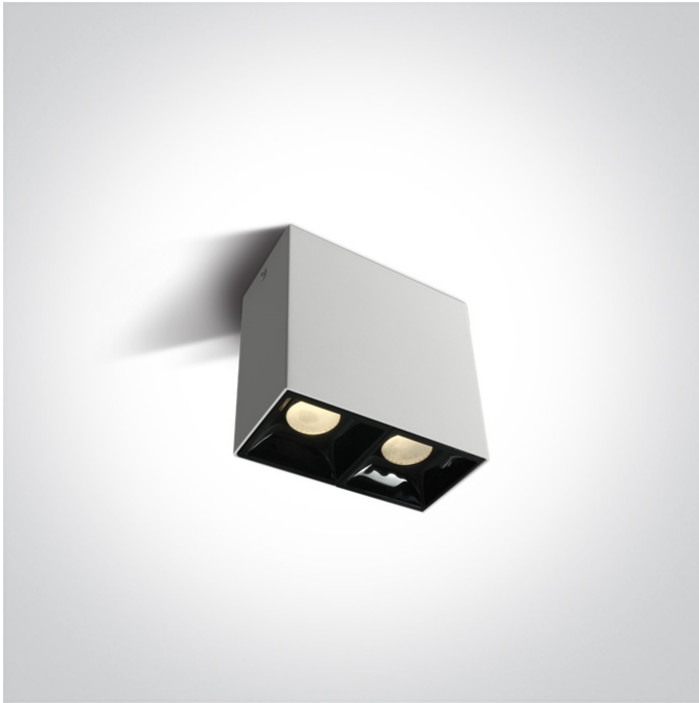

14 Wall & Ceiling LED>Surface Shop Square Boxes Aluminium

12207B/W/W

2x7W COB LED downlight, ideal for residential and commercial illumination.

Complete with non-dimmable LED driver.

Complies with standard EN60598-1 and any other specific standards.

Downloads

Dimensions

Physical Specification

Item Group	14 Wall & Ceiling LED
Family	Surface Shop Square Boxes Aluminium
Order Code	12207B/W/W
Colour	White
Material	Aluminium
Shape	Rectangular
Length	105mm
Width	54mm
Height	100mm
Surface Ceiling	Yes
Indoor	Yes
Adjustable	No

Power(Watts)

2x7W

IP Rating

IP20

Light Source

LED built in

Dimmable

No