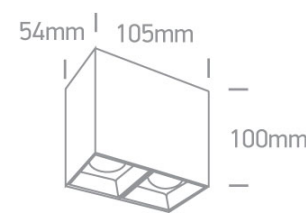

Downloads

Dimensions

Physical Specification

Item Group	14 Wall & Ceiling LED
Family	Surface Shop Square Boxes Aluminium
Order Code	12207B/W/W
Colour	White
Material	Aluminium
Shape	Rectangular
Length	105mm
Width	54mm
Height	100mm
Surface Ceiling	Yes
Indoor	Yes
Adjustable	No